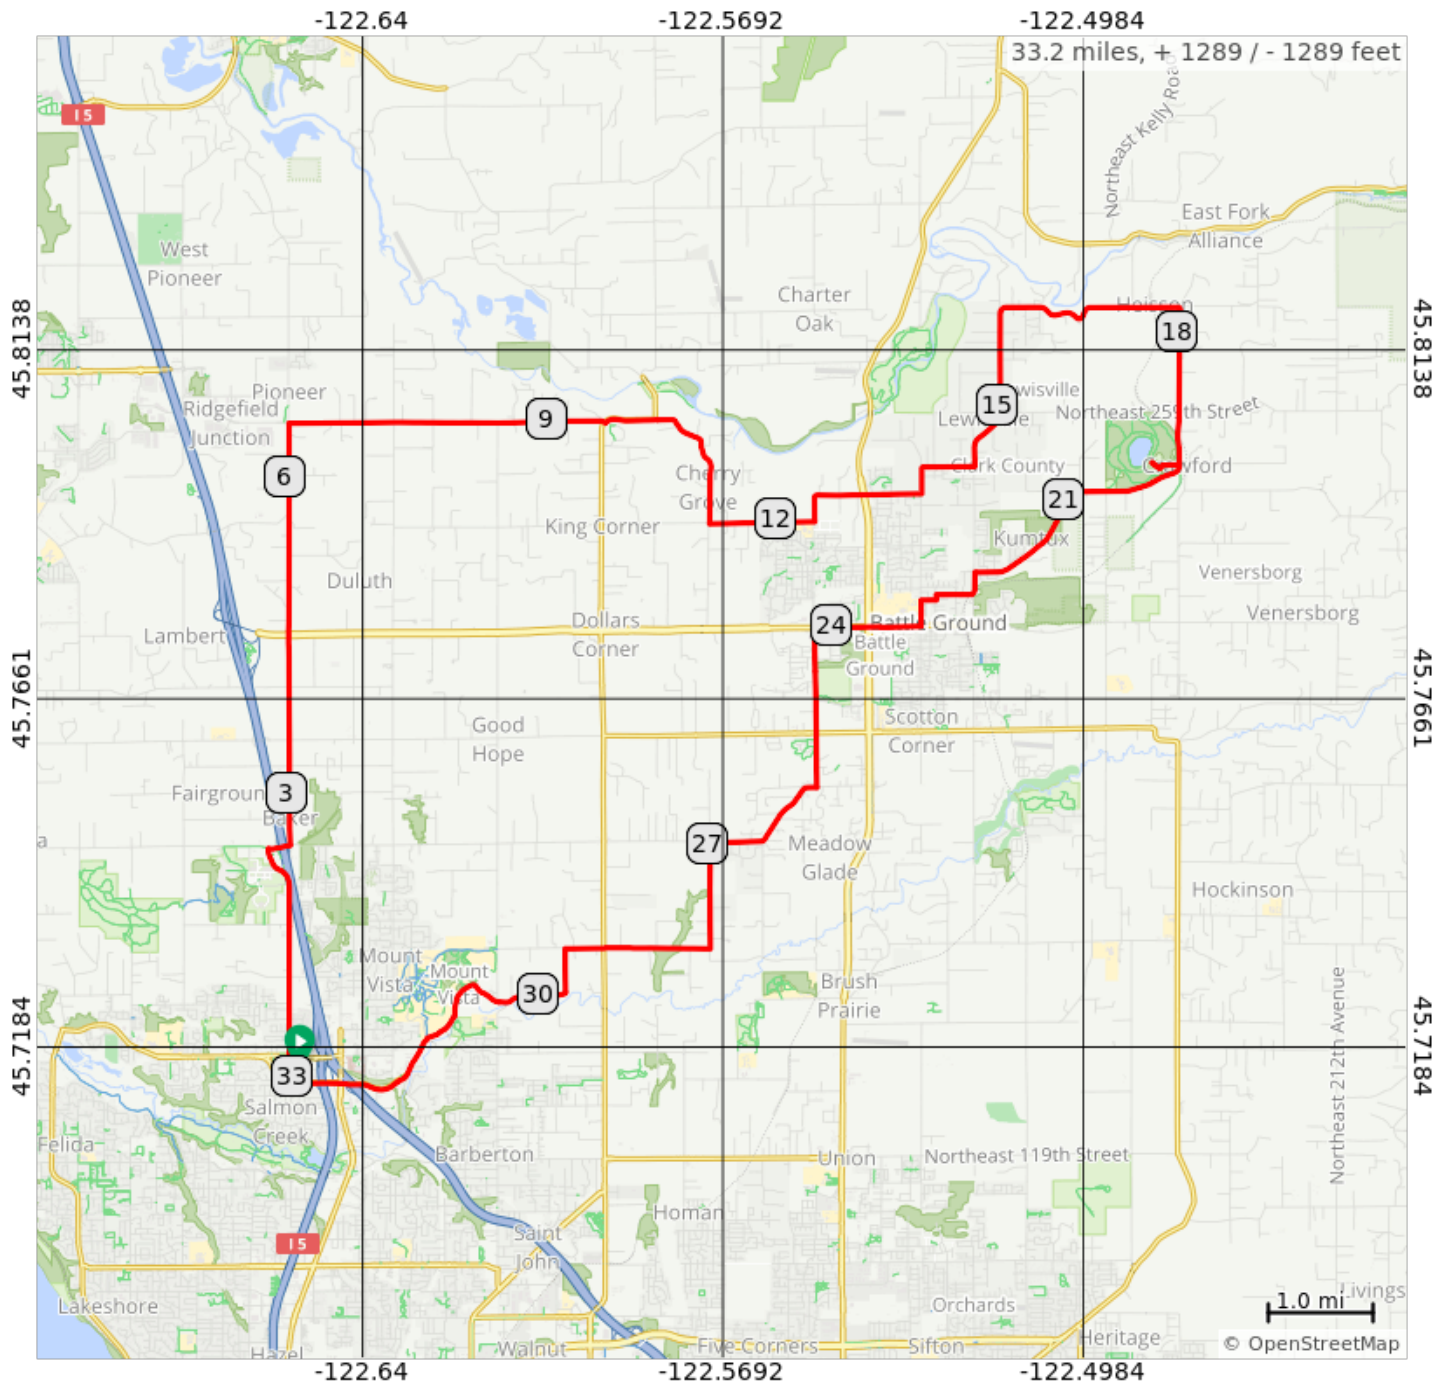

Battleground Lake from Salmon Creek Park n Ride

ride through WSU, visit a geologic feature in Battleground Lake, an extinct maar volcano, then head for Main St Cafe, great Russian bakery!

Battleground Lake from Salmon Creek Park n Ride

Num	Prev	Dist	Type	Note	Next
1.	0.0	0.0	📍	Start of route	0.0
2.	0.0	0.0	➡	R	0.0
3.	0.0	0.0	➡	R	0.1
4.	0.1	0.1	➡	R onto Northeast 136th Street	0.0
5.	0.0	0.1	➡	R	2.2
6.	2.2	2.3	➡	R onto Northeast 179th Street	0.2
7.	0.2	2.5	⬅	L onto Northeast 10th Avenue	4.0
8.	4.0	6.5	➡	R onto Northeast 259th Street	3.0
9.	3.0	9.5	⬅	L onto Northeast 259th Street	0.5
10.	0.5	10.0	➡	R onto Northeast 259th Street	1.3
11.	1.3	11.4	⬅	L onto Northeast 239th Street	1.0

11.0 miles. +507/-485 feet

Num	Prev	Dist	Type	Note	Next
21.	0.3	22.7	⬅	L onto Northeast 3rd Avenue	0.1
22.	0.1	22.8	➡	R onto Northeast 5th Street	0.1
23.	0.1	22.9	⬅	L onto North Parkway Avenue	0.2
24.	0.2	23.2	➡	R onto West Main Street	1.0
25.	1.0	24.2	⬅	L onto Northwest 20th Avenue	1.5
26.	1.5	25.7	➡	R onto Northeast 189th Street	1.3
27.	1.3	27.0	⬅	L onto Northeast 92nd Avenue	1.0
28.	1.0	28.0	➡	R onto Northeast 159th Street	1.4
29.	1.4	29.3	⬅	L onto Northeast 64th Avenue	1.8

6.9 miles. +47/-153 feet

Num	Prev	Dist	Type	Note	Next
30.	1.8	31.1	➡	R	0.3
31.	0.3	31.5	⬅	L	0.0
32.	0.0	31.5	➡	R onto Northeast Salmon Creek Avenue	0.4
33.	0.4	31.9	↗	Slight R onto Northeast 134th Street	1.1
34.	1.1	33.0	↘	Sharp R onto Northeast 10th Avenue	0.0
35.	0.0	33.0	↗	Keep R onto Northeast 10th Avenue	0.1
36.	0.1	33.1	➡	R onto Northeast 136th Street	0.0
37.	0.0	33.1	⬅	L	0.1
38.	0.1	33.2	⬅	L	0.0
39.	0.0	33.2	⬅	L	0.0
40.	0.0	33.2	📍	End of route	0.0