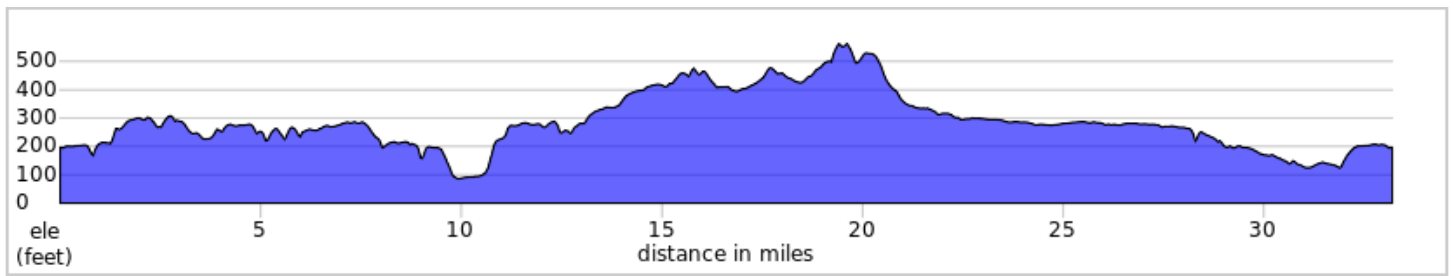

Battleground Lake from Salmon Creek Park n Ride

ride through WSU, visit a geologic feature in Battleground Lake, an extinct maar volcano, then head for Main St Cafe, great Russian bakery!

Battleground Lake from Salmon Creek Park n Ride

Num	Prev	Dist	Type	Note	Next
1.	0.0	0.0	📍	Start of route	0.0
2.	0.0	0.0	➡	R	0.0
3.	0.0	0.0	➡	R	0.1
4.	0.1	0.1	➡	R onto Northeast 136th Street	0.0
5.	0.0	0.1	➡	R	2.2
6.	2.2	2.3	➡	R onto Northeast 179th Street	0.2
7.	0.2	2.5	⬅	L onto Northeast 10th Avenue	4.0
8.	4.0	6.5	➡	R onto Northeast 259th Street	3.0
9.	3.0	9.5	⬅	L onto Northeast 259th Street	0.5
10.	0.5	10.0	➡	R onto Northeast 259th Street	1.3
11.	1.3	11.4	⬅	L onto Northeast 239th Street	1.0

11.4 miles. +591/-514 feet

Num	Prev	Dist	Type	Note	Next
12.	1.0	12.3	⬅	L onto Northeast 112th Avenue	1.3
13.	1.3	13.6	⬅	L onto Northeast 132nd Avenue	0.7
14.	0.7	14.4	⬅	L onto Northeast 142nd Avenue	0.6
15.	0.6	14.9	⬆	Continue onto Northeast Axford Road	2.8
16.	2.8	17.7	↗	Slight R onto Northeast 182nd Avenue	1.5
17.	1.5	19.2	➡	R onto Northeast 249th Street	0.6
18.	0.6	19.8	↘	Sharp R onto Northeast Palmer Road	2.4
19.	2.4	22.2	⬅	L onto Northeast Grace Avenue	0.2
20.	0.2	22.4	↗	Keep R onto Northeast 6th Street	0.3

6.9 miles. +47/-153 feet

Num	Prev	Dist	Type	Note	Next
30.	1.8	31.1	➡	R	0.3
31.	0.3	31.5	⬅	L	0.0
32.	0.0	31.5	➡	R onto Northeast Salmon Creek Avenue	0.4
33.	0.4	31.9	↗	Slight R onto Northeast 134th Street	1.1
34.	1.1	33.0	↘	Sharp R onto Northeast 10th Avenue	0.0
35.	0.0	33.0	↗	Keep R onto Northeast 10th Avenue	0.1
36.	0.1	33.1	➡	R onto Northeast 136th Street	0.0
37.	0.0	33.1	⬅	L	0.1
38.	0.1	33.2	⬅	L	0.0
39.	0.0	33.2	⬅	L	0.0
40.	0.0	33.2	📍	End of route	0.0