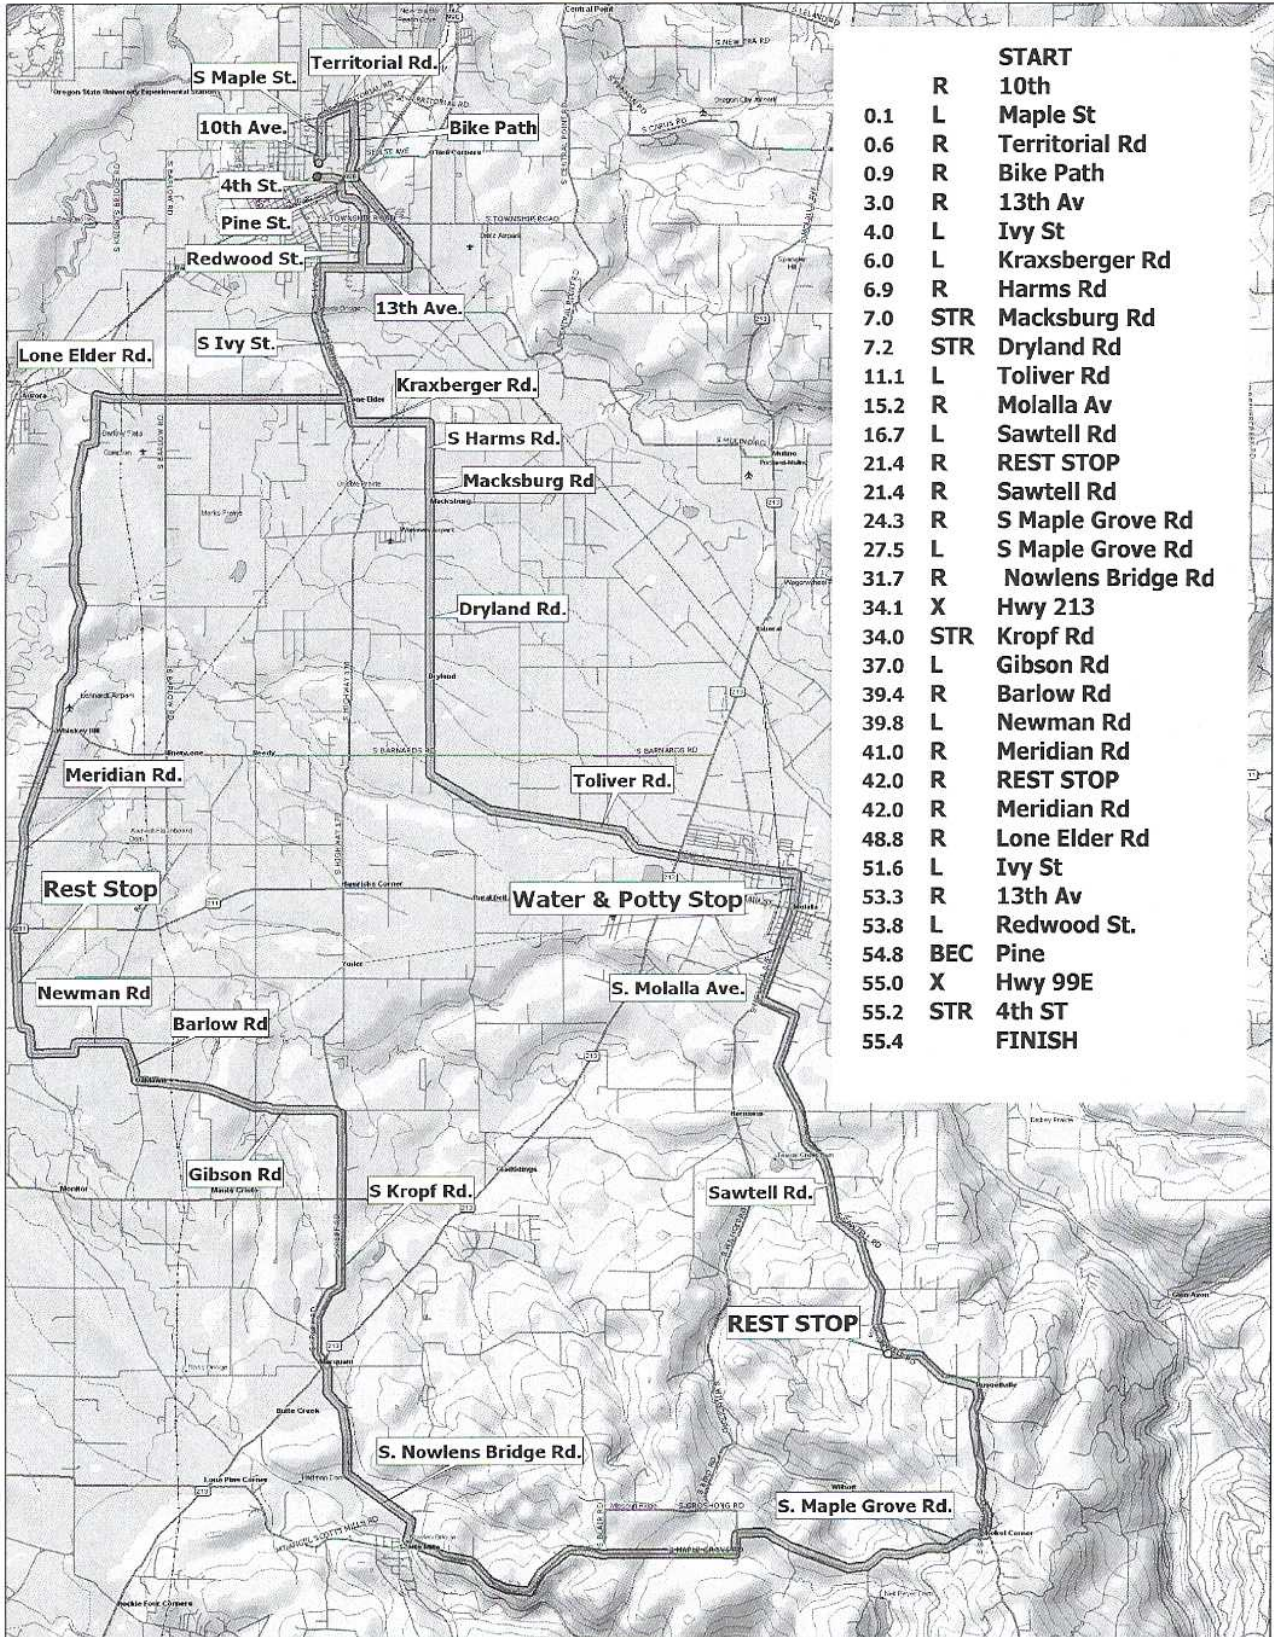

PIONEER CENTURY • 55 MILE ROUTE

Distance (mi)	Direction	Location
0.0		START
0.1	R	10th
0.6	L	Maple St
0.9	R	Territorial Rd
3.0	R	Bike Path
4.0	R	13th Av
4.0	L	Ivy St
6.0	L	Kraxberger Rd
6.9	R	Harms Rd
7.0	STR	Macksburg Rd
7.2	STR	Dryland Rd
11.1	L	Toliver Rd
15.2	R	Molalla Av
16.7	L	Sawtell Rd
21.4	R	REST STOP
21.4	R	Sawtell Rd
24.3	R	S Maple Grove Rd
27.5	L	S Maple Grove Rd
31.7	R	Nowlens Bridge Rd
34.1	X	Hwy 213
34.0	STR	Kropf Rd
37.0	L	Gibson Rd
39.4	R	Barlow Rd
39.8	L	Newman Rd
41.0	R	Meridian Rd
42.0	R	REST STOP
42.0	R	Meridian Rd
48.8	R	Lone Elder Rd
51.6	L	Ivy St
53.3	R	13th Av
53.8	L	Redwood St.
54.8	BEC	Pine
55.0	X	Hwy 99E
55.2	STR	4th ST
55.4		FINISH