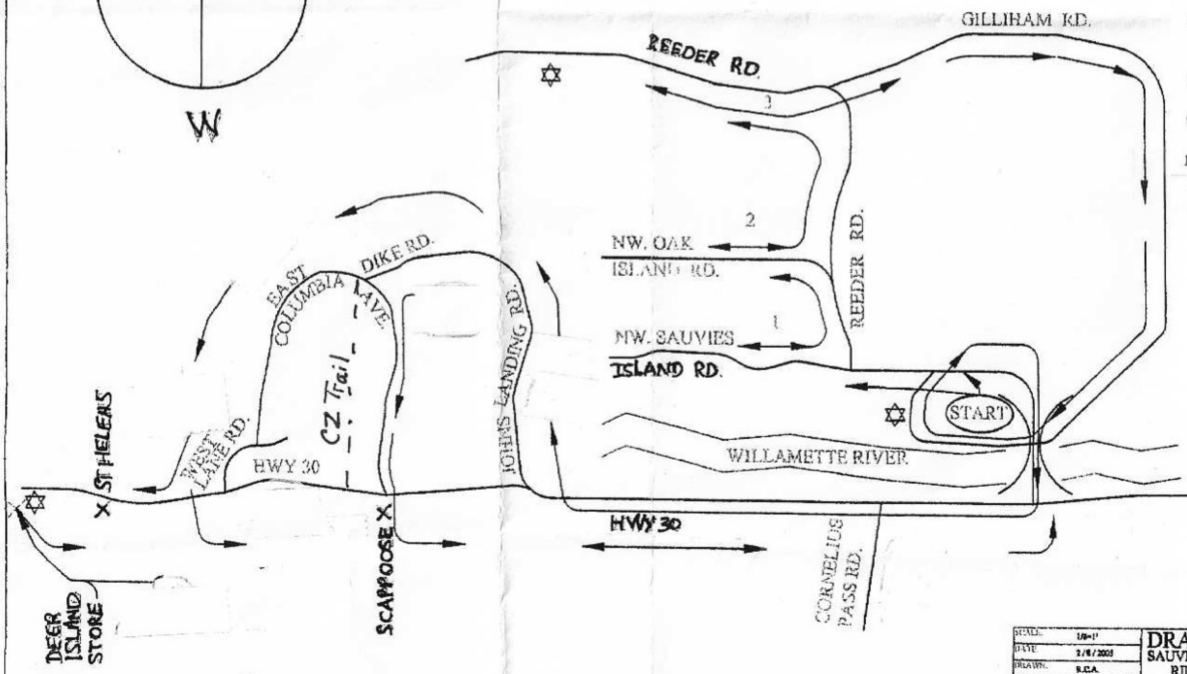

REACH THE BEACH TRAINING RIDE
SAUVIE ISLAND & MORE
RATED B

(6)

☆ TRAILS

COLUMBIA RIVER

MILEAGE

- 12.28 Around Island
- 53.78 All optional roads
And around island
- 79.78 + Scappoose and back
- 97.78 + St. Helens and back
- 105.78 + Deer Island and back

SCALE:	1/8"=1'	DRAWING NAME SAUVIE ISLAND TRAINING RIDE 64 TO 67 MILES LEVEL - B
DATE:	2/8/2003	
DRAWN:	R.C.A.	
CHECKED BY:		
COLOR:	533-81	10-05 A