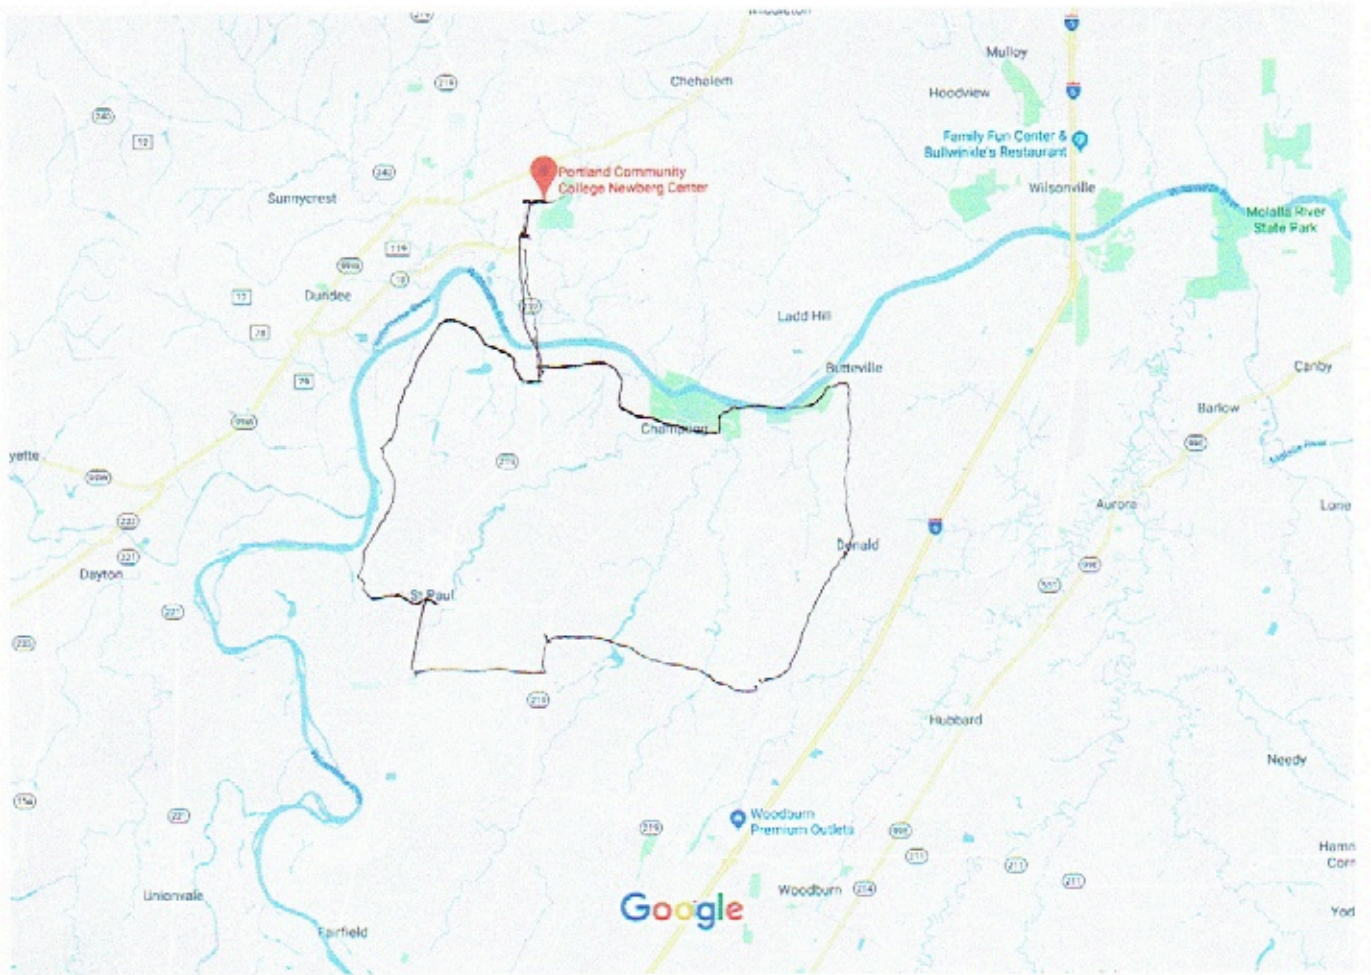

Google Maps Portland Community College Newberg Center

Map data ©2018 Google 1 mi

Portland Community College Newberg Center

4.2 ★★★★★ · 6 reviews

Community College

135 Werth Blvd, Newberg, OR 97132

<https://www.google.com/maps/place/Portland+Community+College+Newberg+Center/@4...> 8/17/2018

Start location pcc brutscher & Fernwood in Newberg

Rt. Fernwood

Lt. springbrook

Lf. 219 across Willamettef. Champoeg rd.Lf.

Rt.champoeg rd.

Lf. riverside

Lf. Blanchet

Rt. River rd.

Lf. Davidson

Lf, French prairie

Rt. St. paul

Lt. butteville go by Donald cross ehlen

Lt. schuler onto champoeg bike trail

Rt. Champoeg rd.

Rt at stop

Rt. 219

Rt. Springbrook

Rt. fernwood