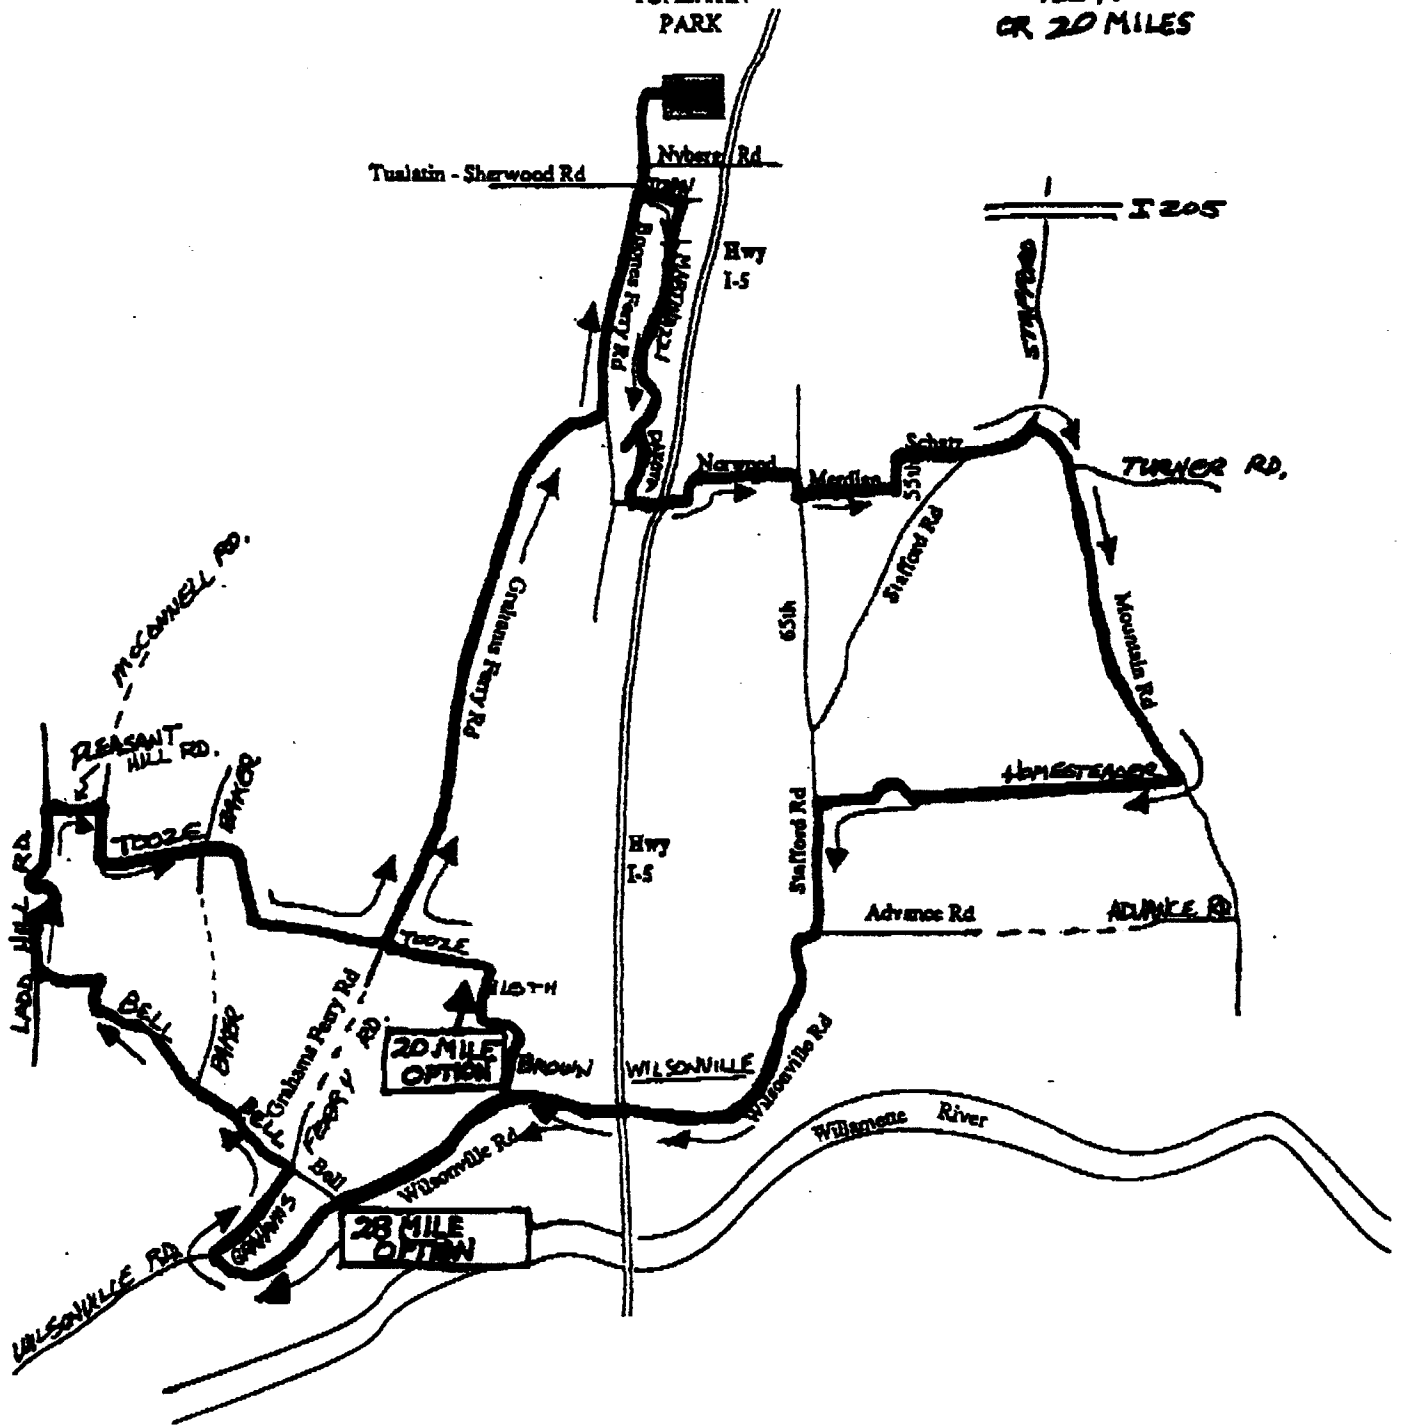

Start - Tualatin Park  
Rated C+28 Miles  
OR 20 MILES

START  
TUALATIN  
PARK

6/9/92