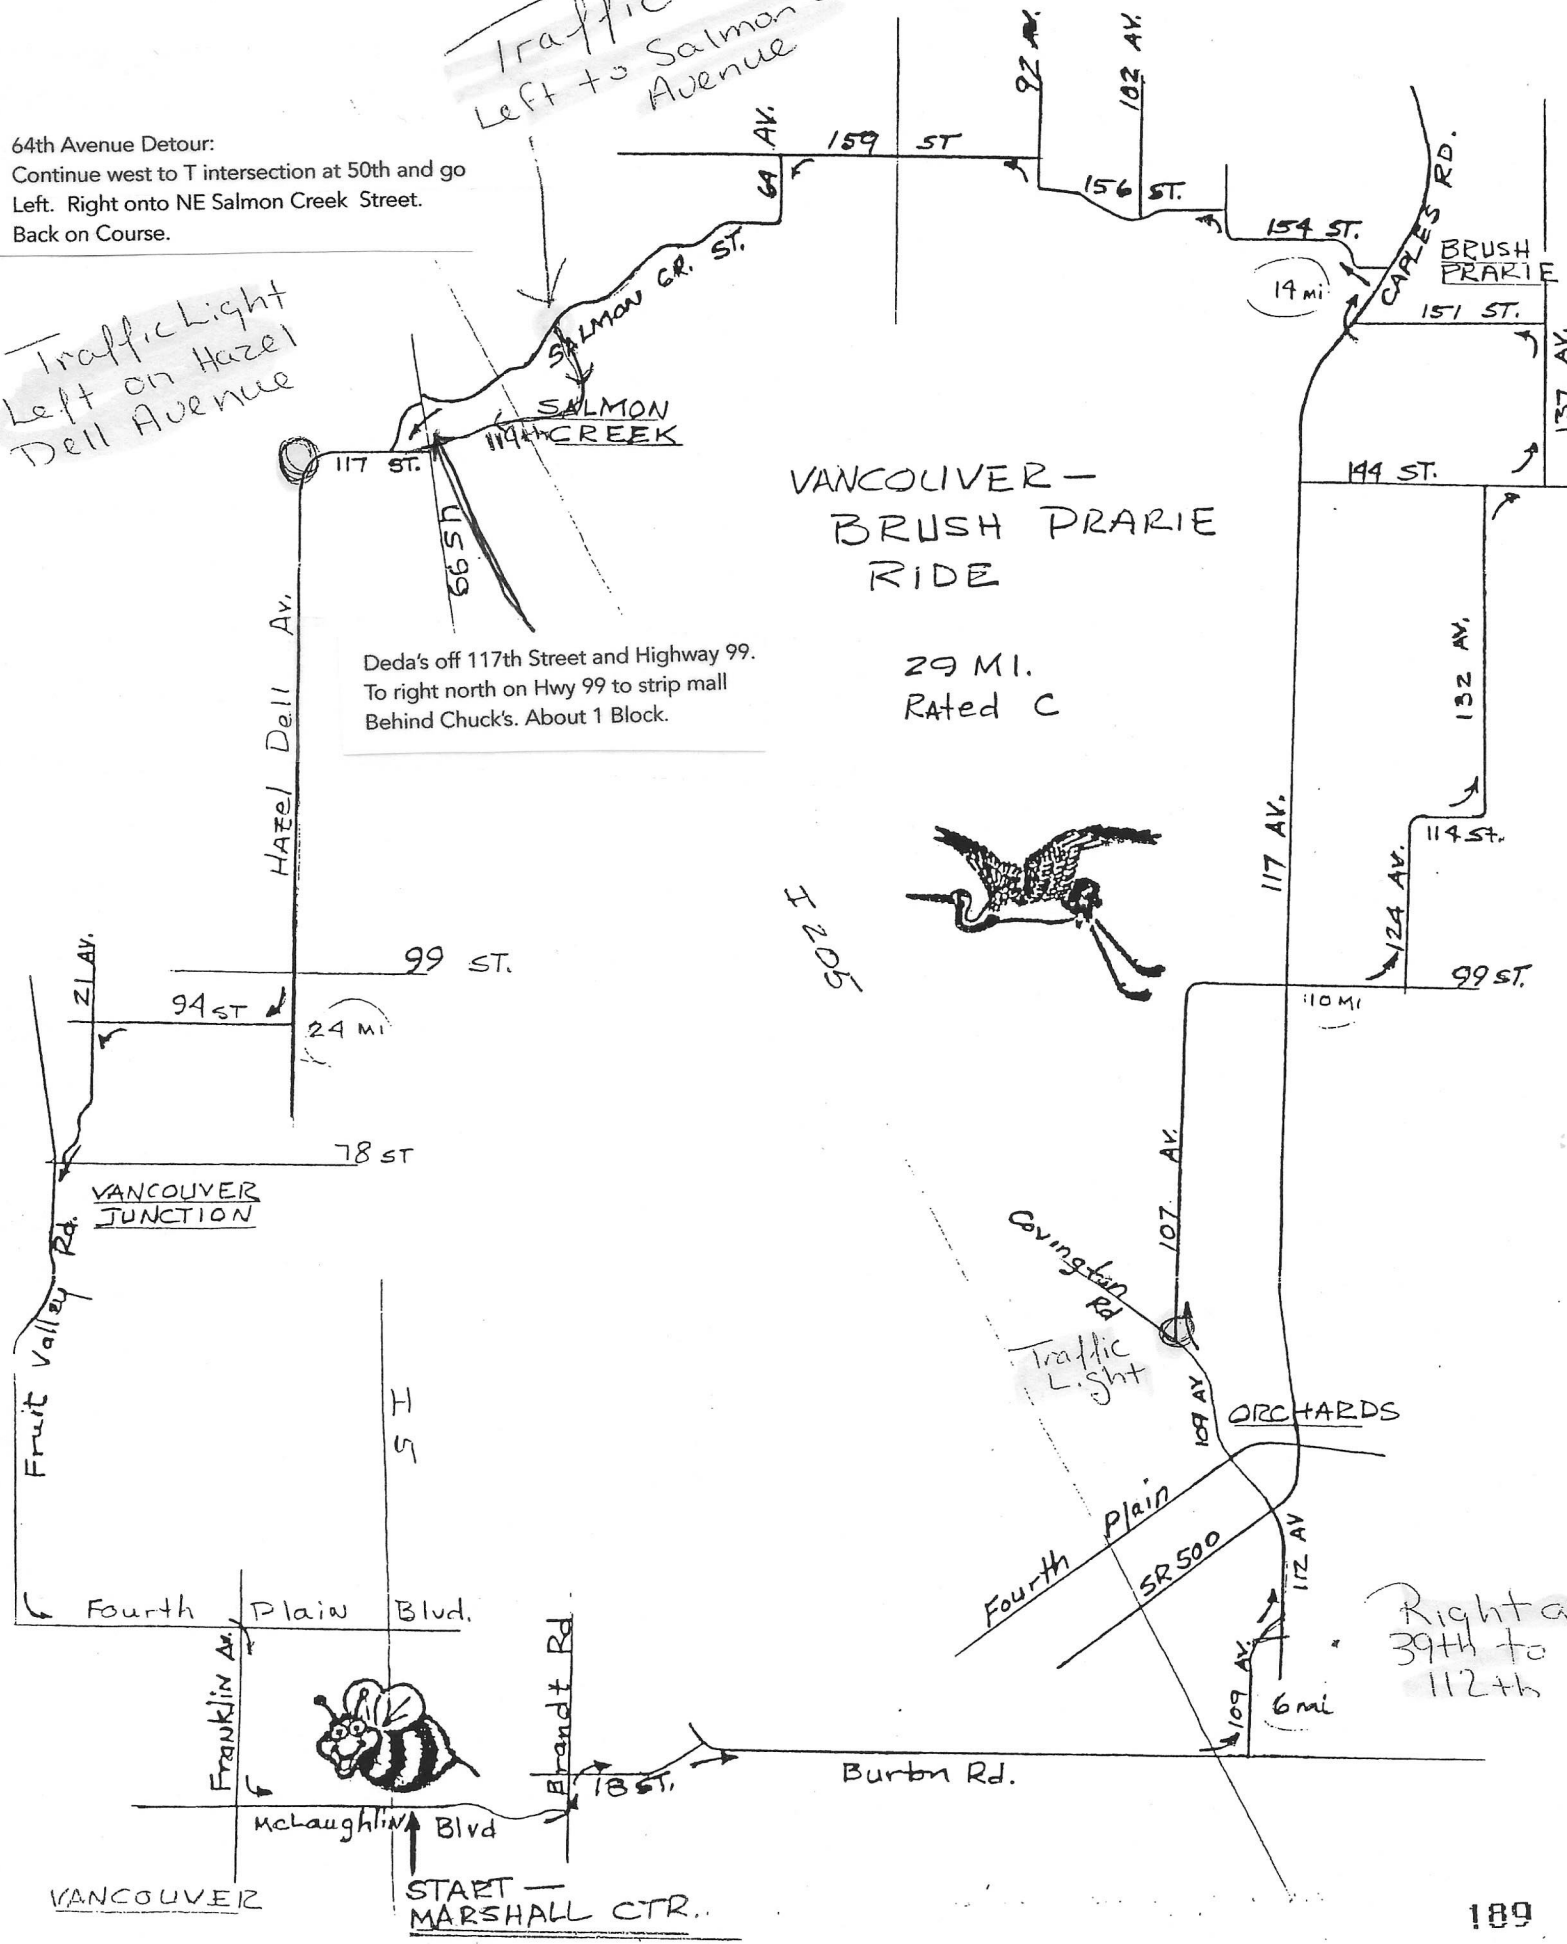

Traffic Light  
Left to Salmon Creek  
Avenue

64th Avenue Detour:  
Continue west to T intersection at 50th and go  
Left. Right onto NE Salmon Creek Street.  
Back on Course.

Traffic Light  
Left on Hazel  
Dell Avenue

### VANCOUVER - BRUSH PRARIE RIDE

29 MI.  
Rated C

Deda's off 117th Street and Highway 99.  
To right north on Hwy 99 to strip mall  
Behind Chuck's. About 1 Block.

902 I

Right at  
39th to  
112th