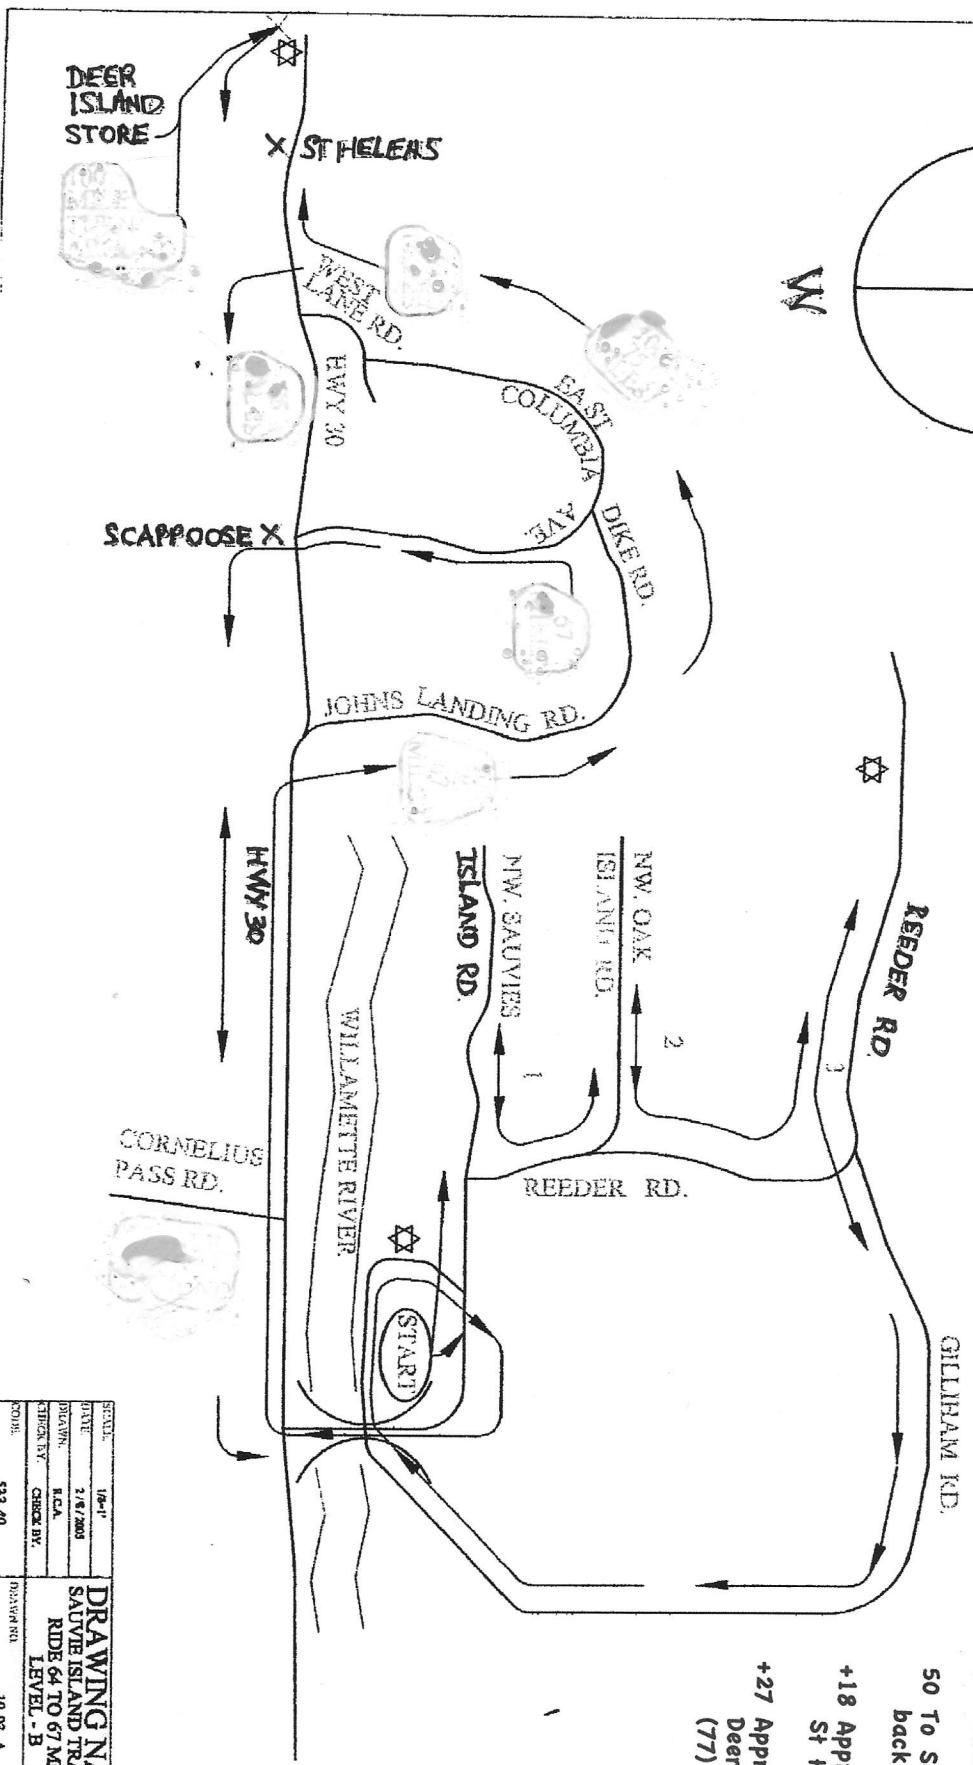

**REACH THE BEACH TRAINING RIDE
SAUVIE ISLAND & MORE
RATED B**

6

COLUMBIA RIVER

MILEAGE

27 All roads & around island
50 To Scappoose & back

+18 Approximately to St Helens (68)

+27 Approximately to Deer Island Store (77)

STREET	1/6-1'	DRAWING NAME SAUVIE ISLAND TRAINING RIDE 64 TO 67 MILES LEVEL - B
DATE	2/8/2003	
DRAWN	R.C.A.	
CHECKED BY		
SCALE	1/32-40'	
PROJECT NO.	10-03 A	