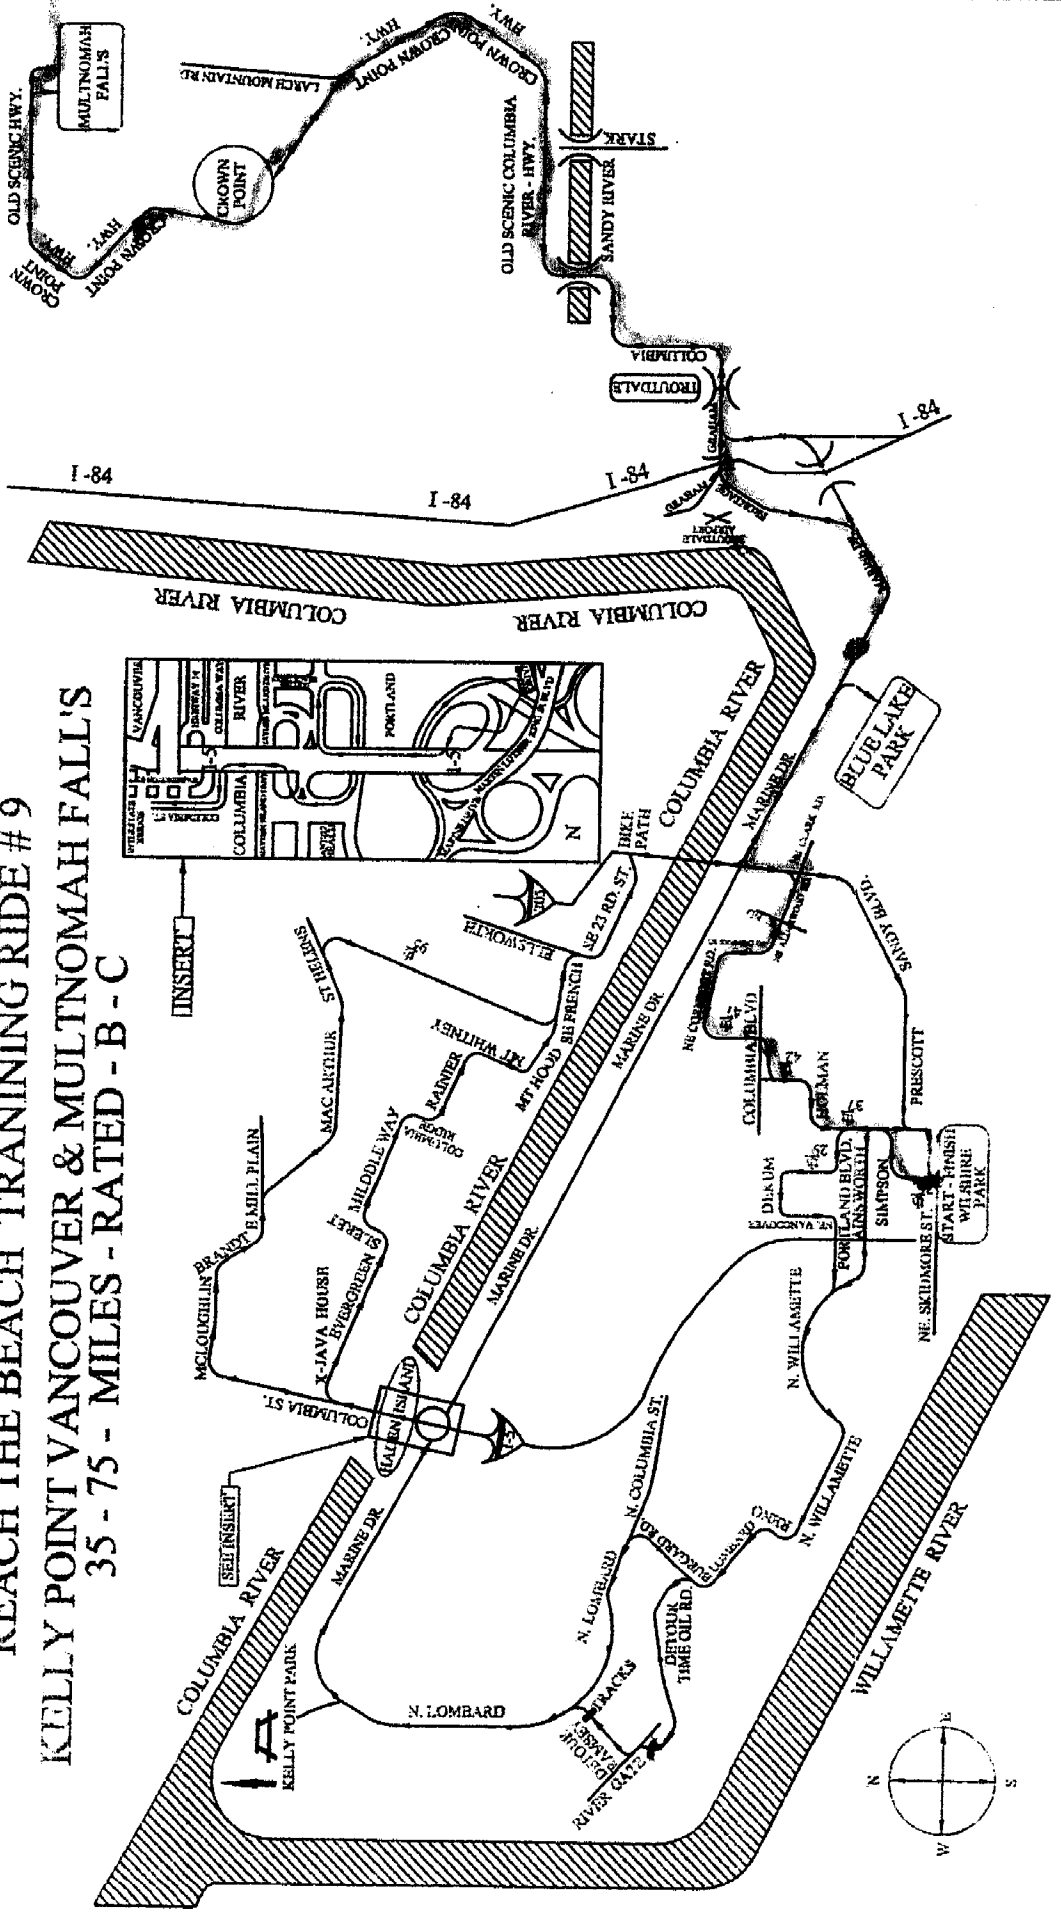

9

REACH THE BEACH TRAINING RIDE # 9  
 KELLY POINT VANCOUVER & MULTNOMAH FALLS  
 35 - 75 - MILES - RATED - B - C

FILE NO.	DATE	SCALE	PROJECT	DATE
DRAWN BY				
CHECKED BY				
APPROVED BY				
PROJECT NAME				
KELLY POINT VANCOUVER & MULTNOMAH FALLS				
PROJECT NO.				
9				