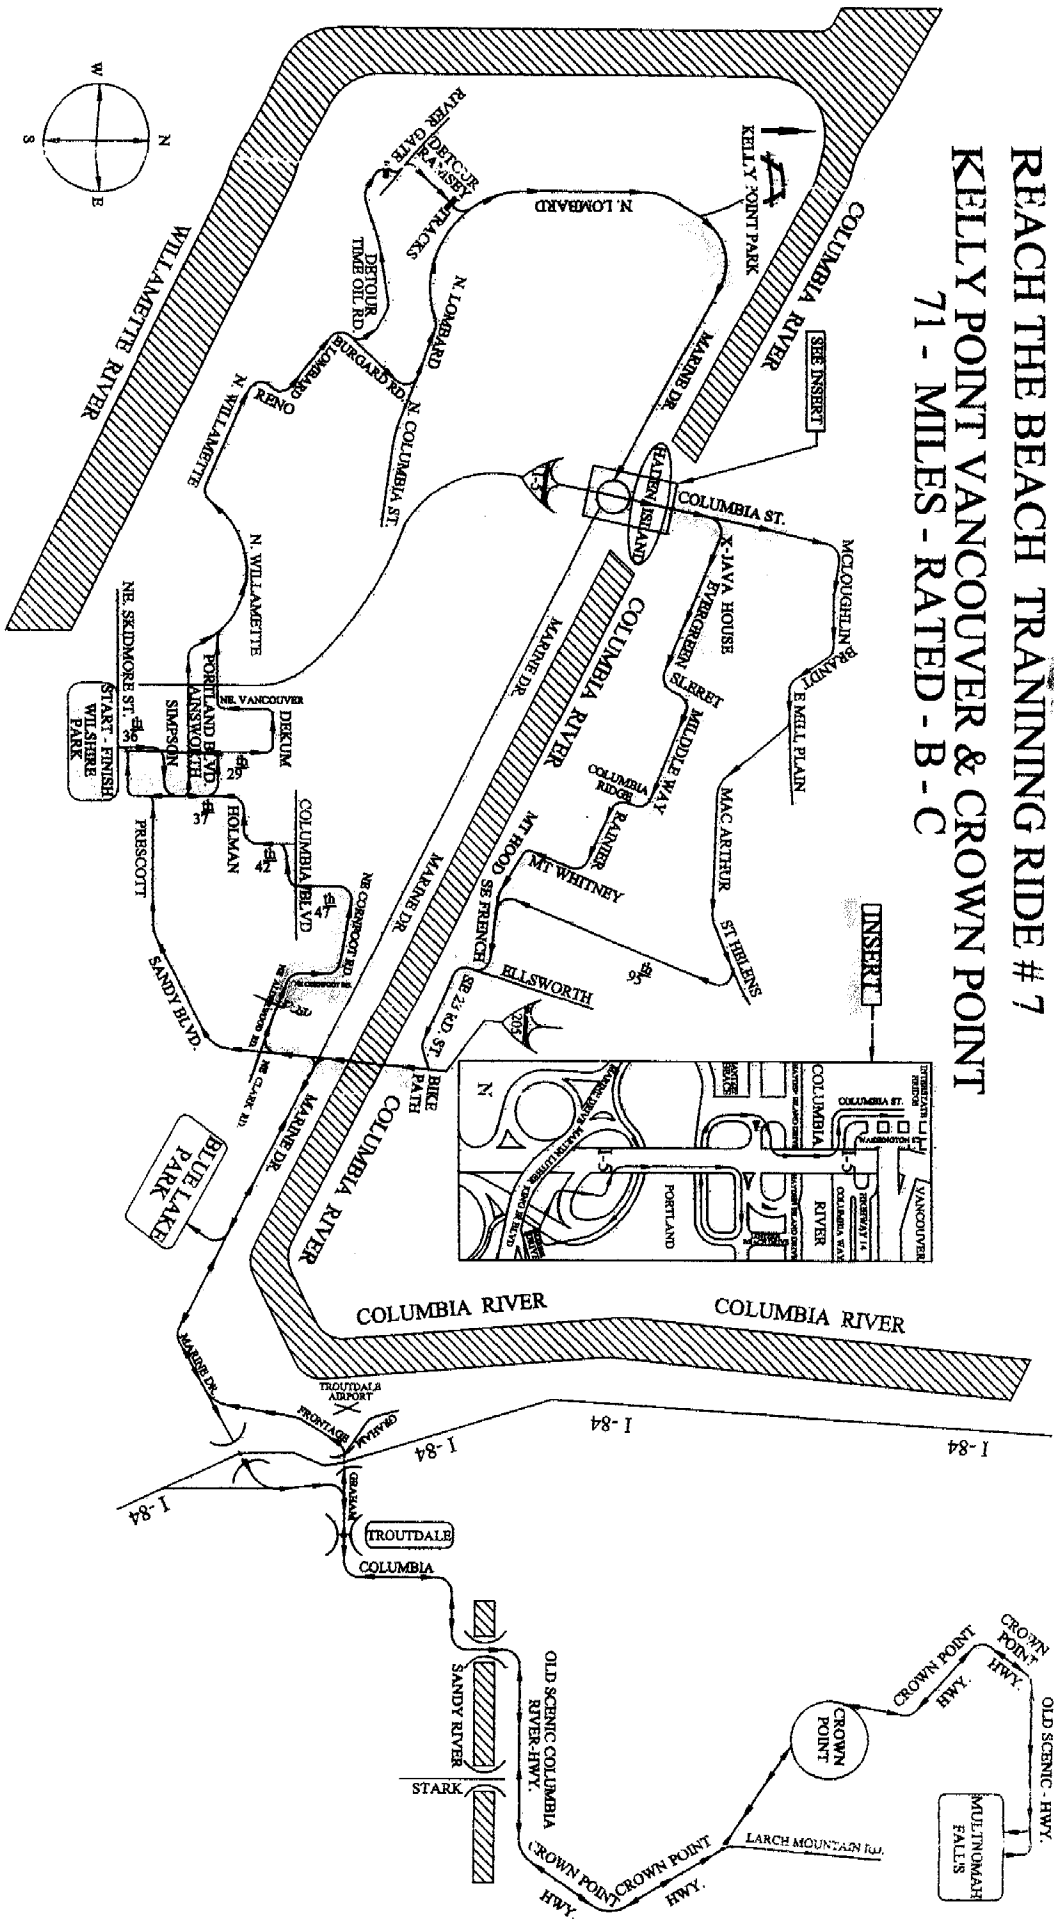

# REACH THE BEACH TRAINING RIDE # 7

## KELLY POINT VANCOUVER & CROWN POINT

### 71 - MILES - RATED - B - C

ROUTE	TYPE	START	END	LENGTH	DR. RATED NAME
B - RATED	71.0	7/1	7/1	71.0	KELLY POINT & CROWN POINT
					DA. '71