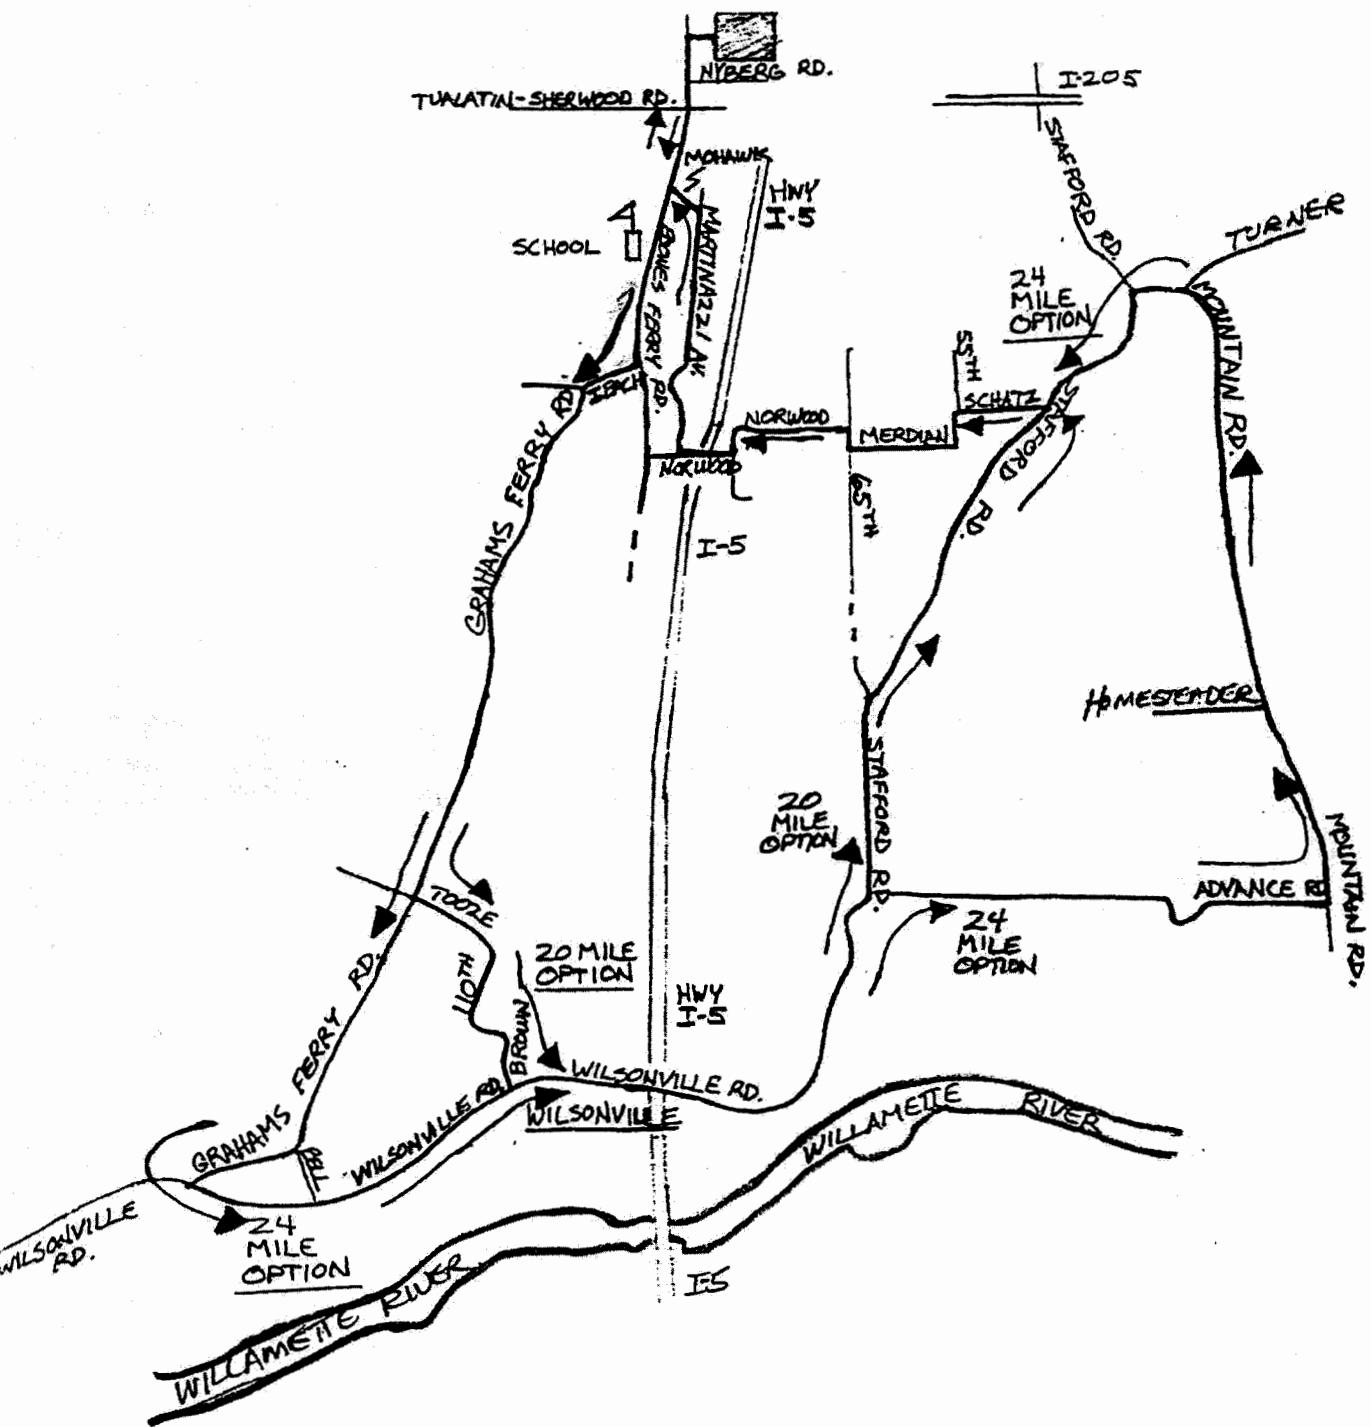

TUALATIN ADVANCE EXPLORER

24 MILES
OR
20 MILES

START
TUALATIN
PARK.

93
4/7/92
REVISED 4/4/93