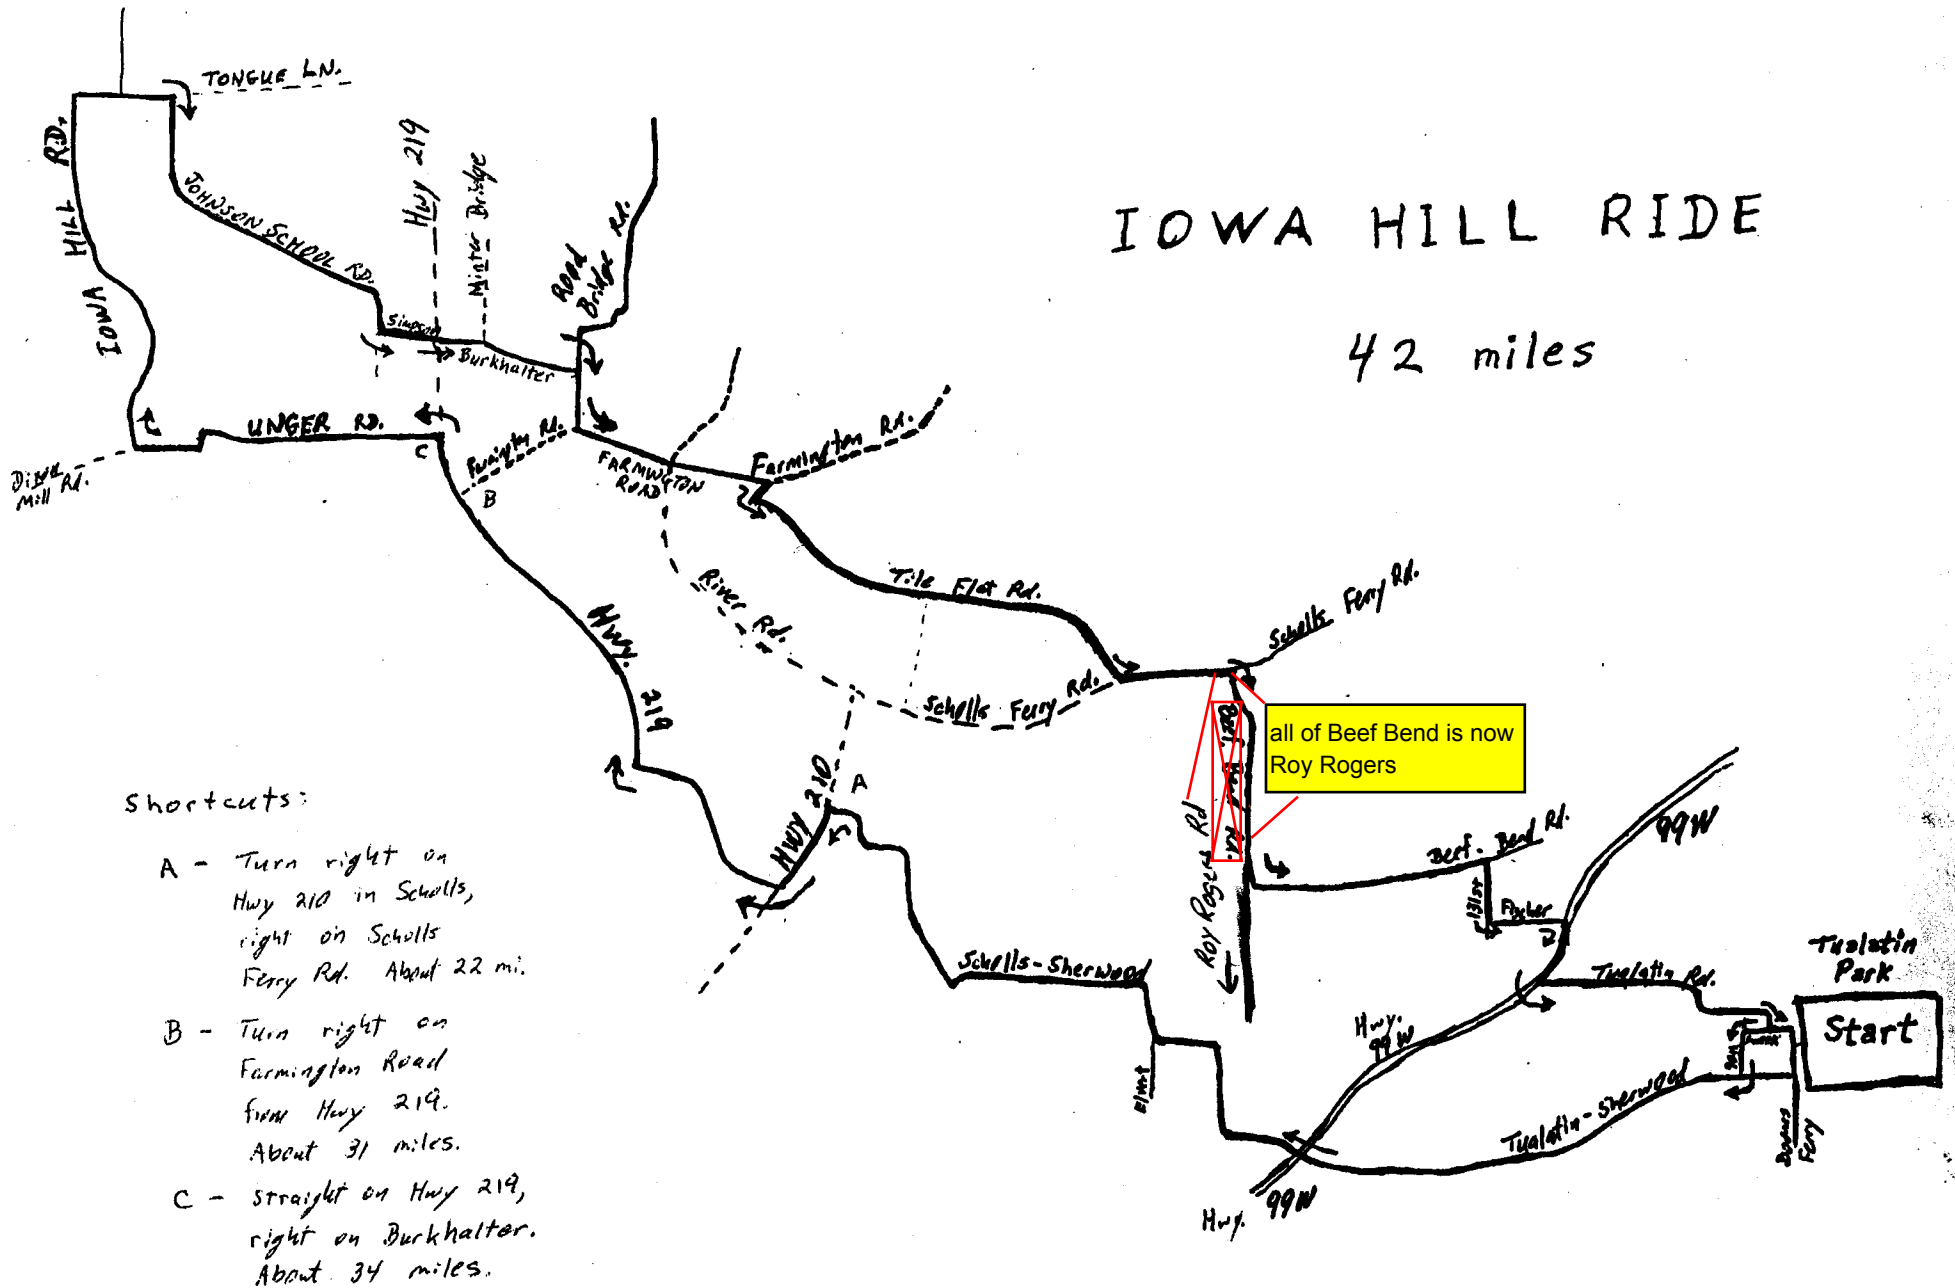

# IOWA HILL RIDE

42 miles

## Shortcuts:

- A - Turn right on Hwy 210 in Schells, right on Schells Ferry Rd. About 22 mi.
- B - Turn right on Farmington Road from Hwy 219. About 31 miles.
- C - Straight on Hwy 219, right on Burkhalter. About 34 miles.